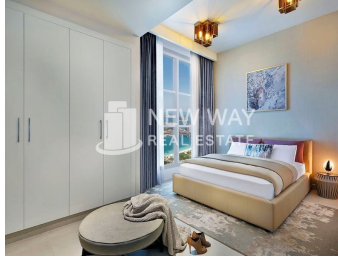

Super Tall Skycraper in Dubai

[Dubai > ARCADE TOWER](#)

Facts:

Bedrooms: 1
Bathrooms: 1

Size: 789
Reference No: Ne-S-Ne9501
RERA Permit No: 1034

RERA Permit No: 1034

Features:

- Central A/C system
- Concierge Service
- Private Gym
- Private Pool
- Security
- View of Landmark